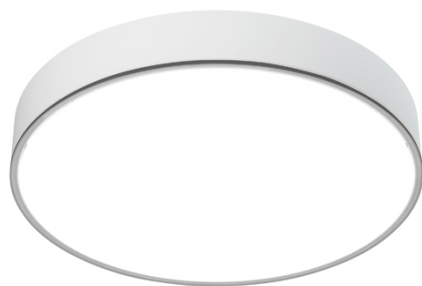

## BEN MAXI IP40 PG

Frosted Acryl-Satiné impact resistant.

CODE		FLUX	SIZE	CERTIFICATIONS
10PG125K3D	125W 3000K	15341lm	Ø 1080mm	  

### Optics

PG diffuser with frosted Acryl-Satiné and impact resistant diffuser UGR<22.

### Body

Spun aluminum with epoxy powder coating.