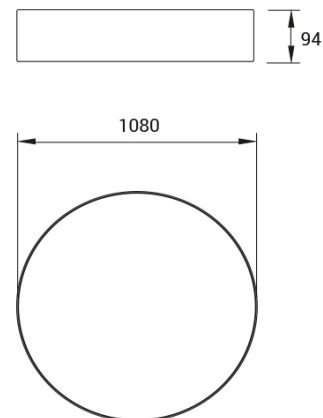

## BEN MAXI IP40 PG

Frosted Acryl-Satiné impact resistant.

CODE		FLUX	SIZE	CERTIFICATIONS
10PG125K3D	125W 3000K	15341lm	Ø 1080mm	  