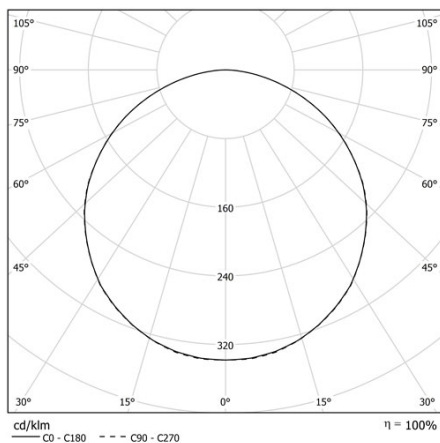

## BEN MAXI IP40 PG

Frosted Acryl-Satiné impact resistant.

CODE		FLUX	SIZE	CERTIFICATIONS
10PG125K3D	125W 3000K	15341lm	Ø 1080mm	  